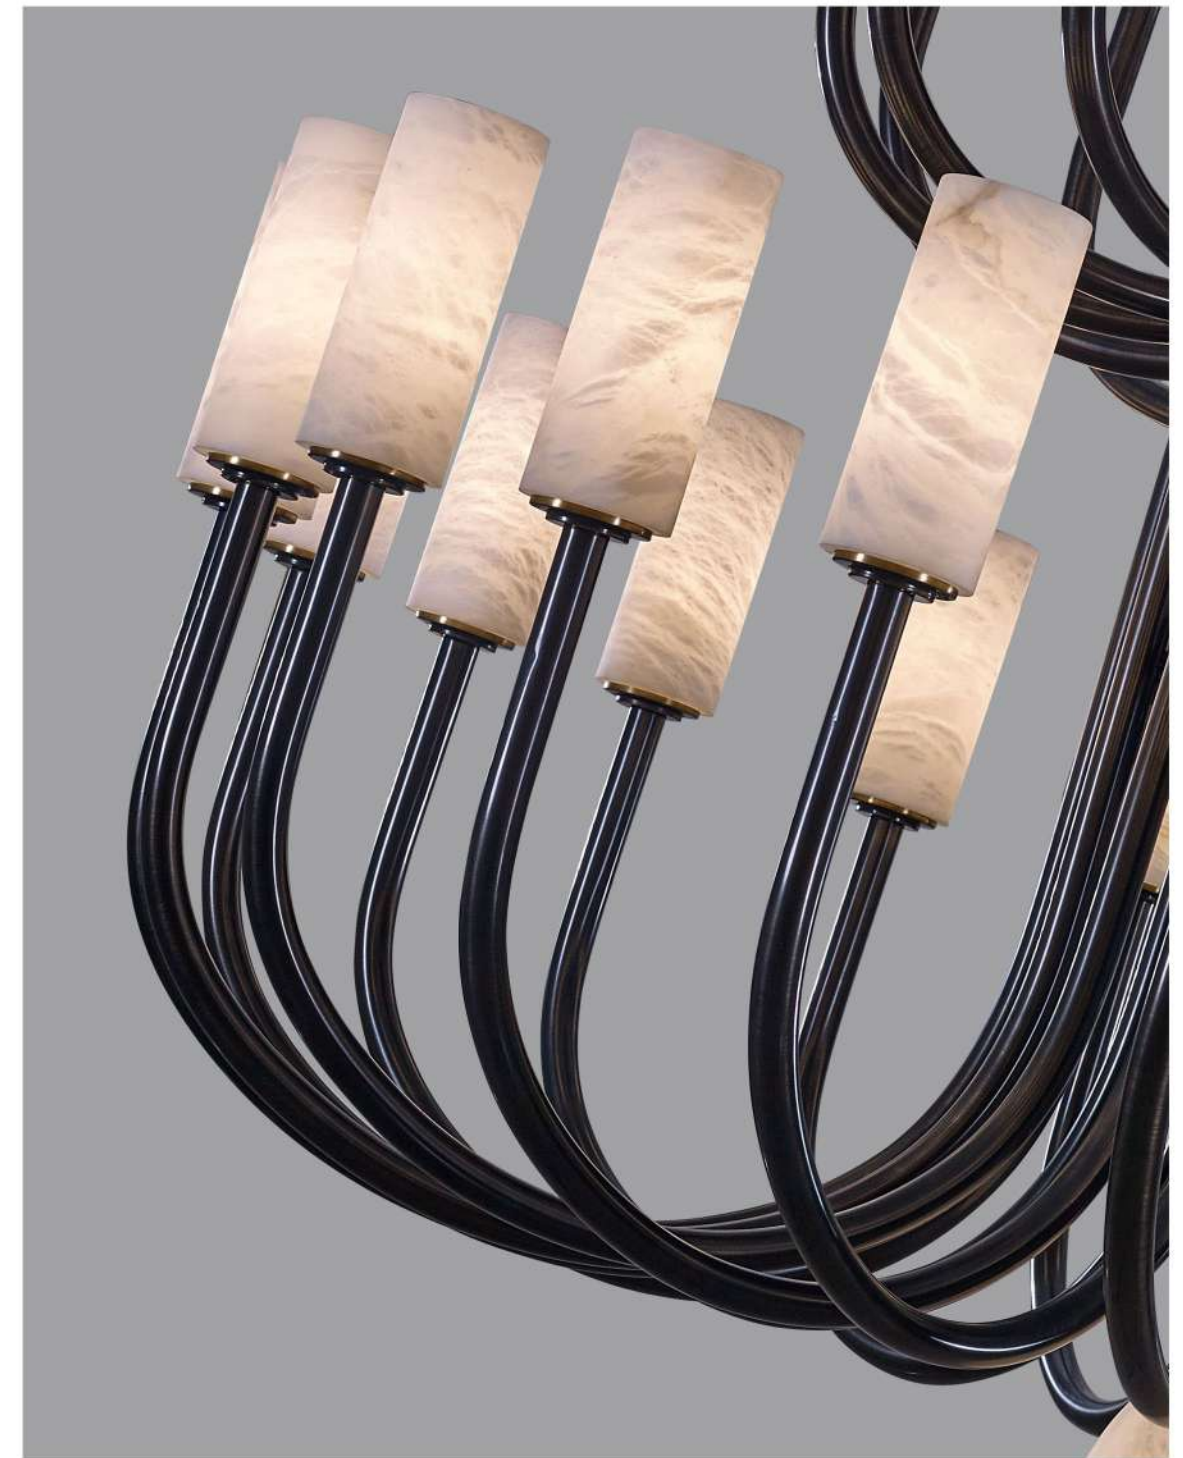

MOD92090-24+16+8+4

灯体尺寸：D2000xH2850mm

功 率：E14x52

材 质：五金+透光云石

Suspension lamp

**MOD93055A-800**

灯体尺寸：D800xH180mm

功率：E14x52